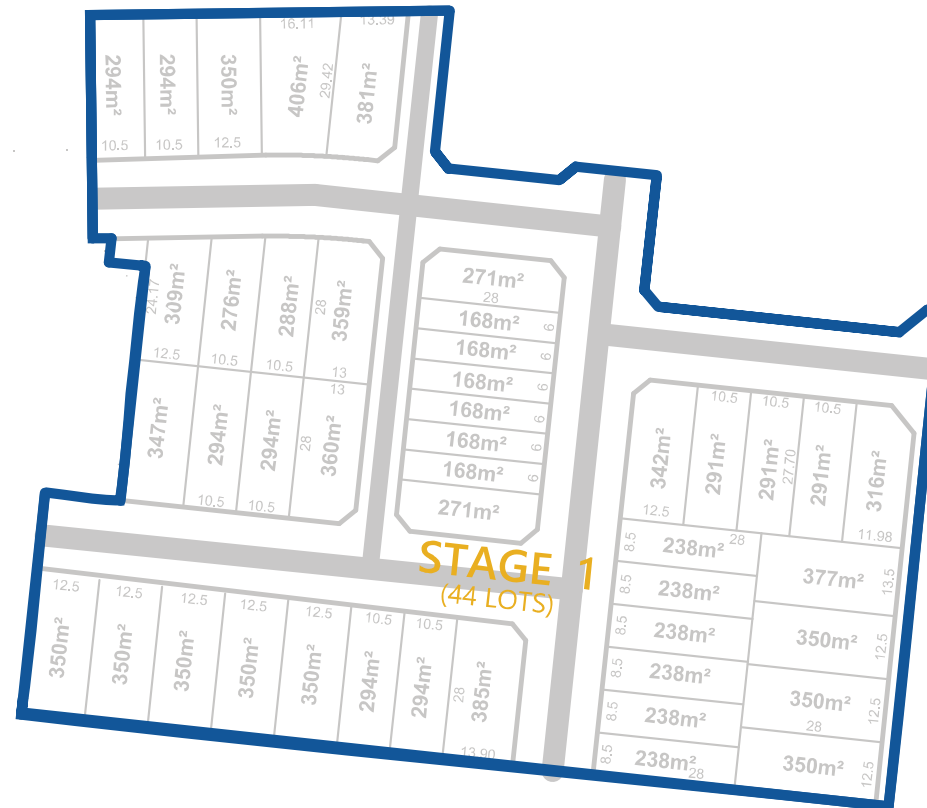

Limited Land Release

Stage 1 of 9 consist of 44 lots and offers a variety of sizes from 168m² to 406m². You will surely find the right block for your new home to be built.

Address:
1308-1334 Leakes Road,
Rockbank.

Contact:
0490 030 197 OR 0410 692 304

Website:
rosehillrockbank.com.au

Limited Land Release

Stage 1 consists of 44 lots and offers a variety of sizes from 168m² to 406m². These smaller lots are perfect for couples and smaller families.

2

Address:
1308-1334 Leakes Road,
Rockbank.

Contact:
0490 030 197 OR 0410 692 304

Website:
rosehillrockbank.com.au